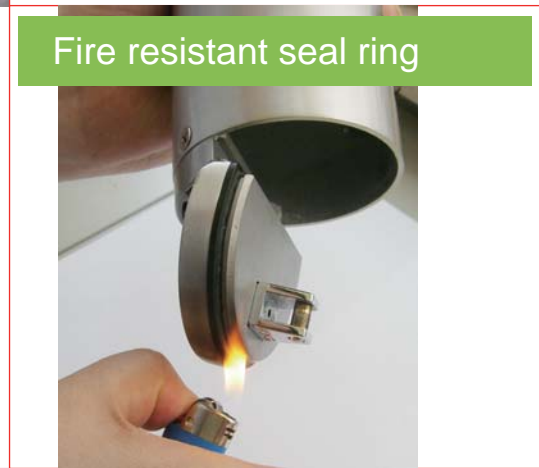

Rainer Gutter design
Reduce rain into the cigarette bin.

Rotate Pin design
Make flap close tightly and open/Close action smooth

Fill water into the cigarette bin

Air sealed design
Make sure the cigarette ends extinguish quickly.

No water leak from bottom

Fire resistant seal ring

KOA1608
Size: Dia. 8.0x48cm
Stylish head design

KOA1609
Size: Dia. 8.0x48cm
Self extinguish design

KOA1610
Size: 8.0x8.0x48cm
Self extinguish design

The earth is not your ashtray, please bin your butts.