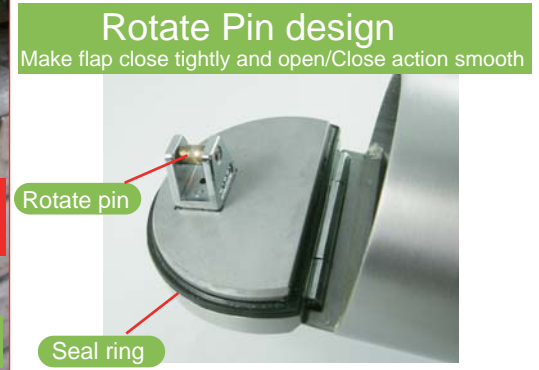

The earth is not your ashtray, please bin your butts.

Bin
Cigarette butts
Revolution

Tube
Thickness
2.5mm

KOA1601
Size: Dia. 8.0x48cm

KOA1602
Size: 8.0x8.0x48cm

Made by aluminium, no need to worry the rust problem

Rainer Gutter design
Reduce rain into the cigarette bin.

Rotate Pin design
Make flap close tightly and open/Close action smooth

Fill water into the cigarette bin

Air sealed design
Make sure the cigarette ends extinguish quickly.

No water leak from bottom

Fire resistant seal ring

KOA1608
Size: Dia. 8.0x48cm
Stylish head design

KOA1609
Size: Dia. 8.0x48cm
Self extinguish design

KOA1610
Size: 8.0x8.0x48cm
Self extinguish design

The earth is not your ashtray, please bin your butts.