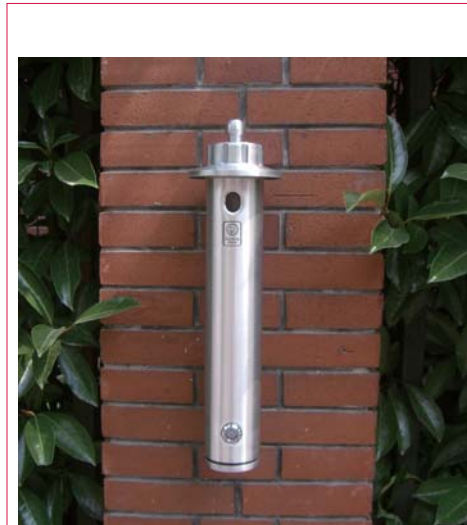

Rainer Gutter design
Reduce rain into the cigarette bin.

Rotate Pin design
Make flap close tightly and open/Close action smooth

Fill water into the cigarette bin

Air sealed design
Make sure the cigarette ends extinguish quickly.

No water leak from bottom

Fire resistant seal ring

KOA1608
Size: Dia. 8.0x48cm
Stylish head design

KOA1609
Size: Dia. 8.0x48cm
Self extinguish design

KOA1610
Size: 8.0x8.0x48cm
Self extinguish design

The earth is not your ashtray, please bin your butts.