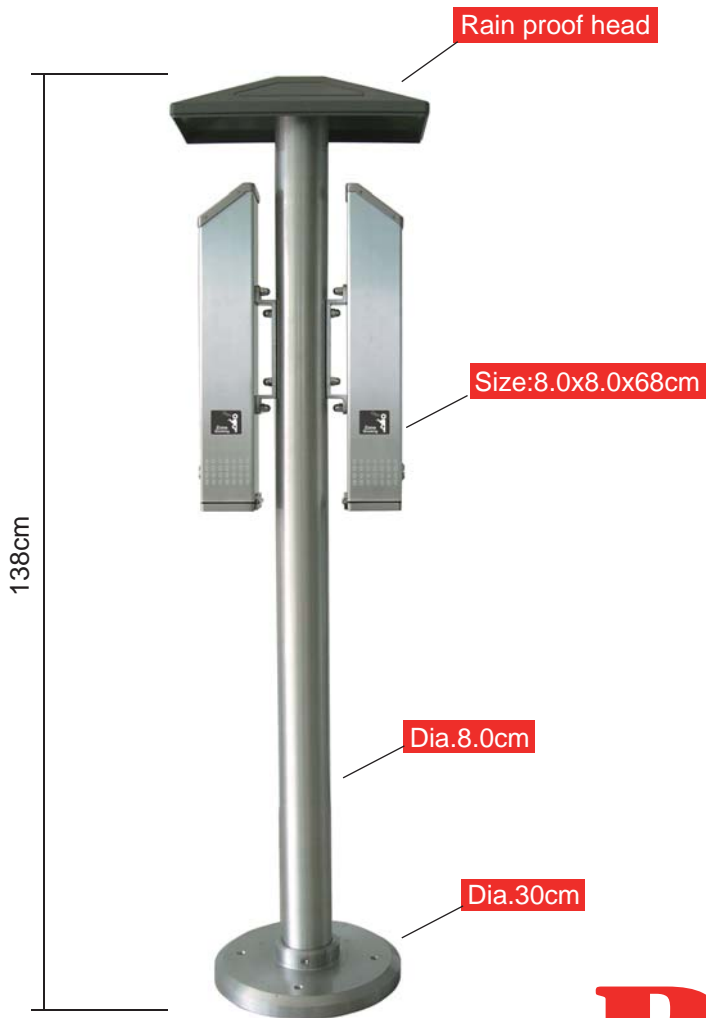

The earth is not your ashtray, please bin your butts.

Bin
Cigarette butts
Revolution

Tube
Thickness
2.5mm

KOA1601
Size: Dia. 8.0x48cm

KOA1602
Size: 8.0x8.0x48cm

Made by aluminium, no need to worry the rust problem

Rainer Gutter design
Reduce rain into the cigarette bin.

Rotate Pin design
Make flap close tightly and open/Close action smooth

Fill water into the cigarette bin

Air sealed design
Make sure the cigarette ends extinguish quickly.

No water leak from bottom

Fire resistant seal ring

KOA1608
Size: Dia. 8.0x48cm
Stylish head design

KOA1609
Size: Dia. 8.0x48cm
Self extinguish design

KOA1610
Size: 8.0x8.0x48cm
Self extinguish design

The earth is not your ashtray, please bin your butts.

ITEM NUMBER: KOA1606
Size: Dia. 8.0x105cm (Base: Dia. 30cm)

Cigarette bins

The earth is not your ashtray, please bin your butts.

ITEM NUMBER:KOA1607
Size:Dia.8.0x138cm(Base:Dia.30cm)

Bin
Cigarette butts
Revolution